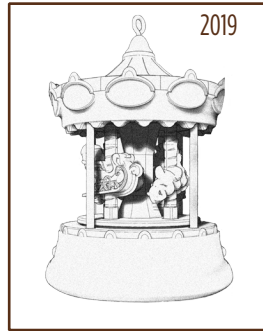

2018 Keepsake Ornament Sneak Peek

2018 First-in-Series Ornaments

And sneak peeks of second in series ornaments coming in 2019!

2018

keepsake power cord

Journey to the Stars
Christmas Carnival Series
by Ken Crow

2019

2018

Peace
Christmas Angels Series
by Joanne Eschrich

2019

mini

1957 Chevrolet® Bel Air
Lil' Concept Cars Series

1938 Buick® Y-Job
Legendary Concept Cars Series

Lighthouse Mantelpieces

2018

keepsake power cord

Luminous Lighthouse
Tabletop piece
by Tracy Larsen

2019

A LOOK AT 2019!

NOTE: Designs and titles are still in the planning stages and may change.

mini

A World Within #5
by Tammy Haddix

Connect a single Disney Christmas Caroler ornament to a Hallmark Keepsake Power Cord and you'll see it light up and perform a holiday carol with the push of a button. Add one or both of the other Disney Christmas Caroler ornaments and you'll unlock some amazing interactive performances!