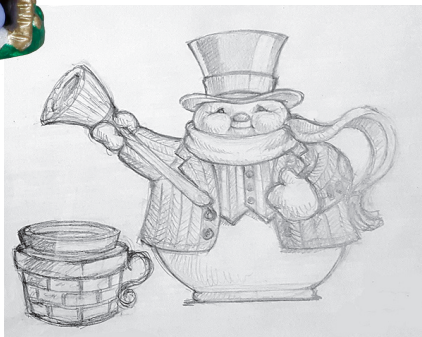

2018 Keepsake Ornament Sneak Peek

2018 First-in-Series Ornaments

And sneak peeks of second in series ornaments coming in 2019!

2018

keepsake power cord

Journey to the Stars
Christmas Carnival Series
by Ken Crow

2018

keepsake power cord

Luminous Lighthouse
Tabletop piece
by Tracy Larsen

2019

A LOOK AT 2019!

NOTE: Designs and titles are still in the planning stages and may change.

mini

A World Within #5
by Tammy Haddix

Tea Time! #4
by Tracy Larsen

Cozy Critters #3
by Nina Aubé

Frosty Friends #40
by Tom Best

Disney Storytellers Ornaments

DISNEY CHRISTMAS CAROLERS STORYTELLERS

Hallmark and Disney have been partnering for over 40 years to create Keepsake Ornaments featuring iconic characters like Mickey, Donald, Goofy and more. The Disney Storyteller ornaments feature light, sound and - for the first time in Storyteller history - motion!

Connect a single Disney Christmas Caroler ornament to a Hallmark Keepsake Power Cord and you'll see it light up and perform a holiday carol with the push of a button. Add one or both of the other Disney Christmas Caroler ornaments and you'll unlock some amazing interactive performances!